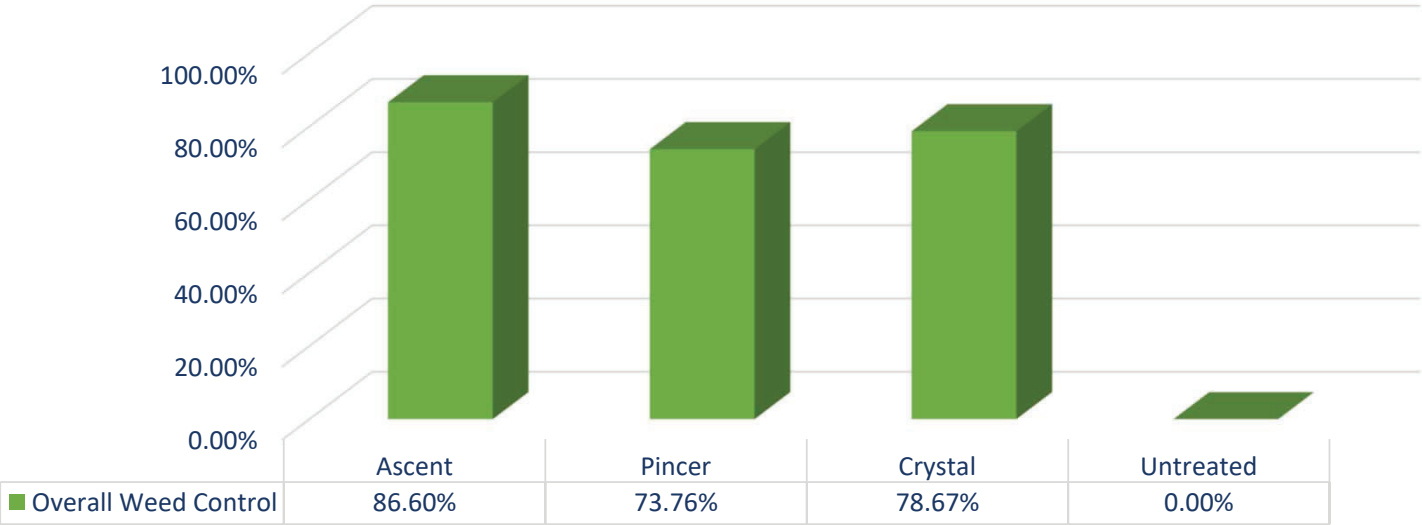

Benefits of TransCel® Technology

Figure 1: Efficacy Results 2017-2018 – 10 Sites

Figure 2: Small Plot Crop Yield - 10 sites

Ascent Yield Benefits

Product	Cost of Treatment/ha*	Yield Improvement Value/ha**
Ascent®	£32	£80
Crystal®	£50	£57
Pincer®	£30	£40

* Distributor price

** Assuming wheat price of £137/tonne

Ascent® and Pincer® are registered trademarks of Agform
Crystal® is a registered trademark of BASF