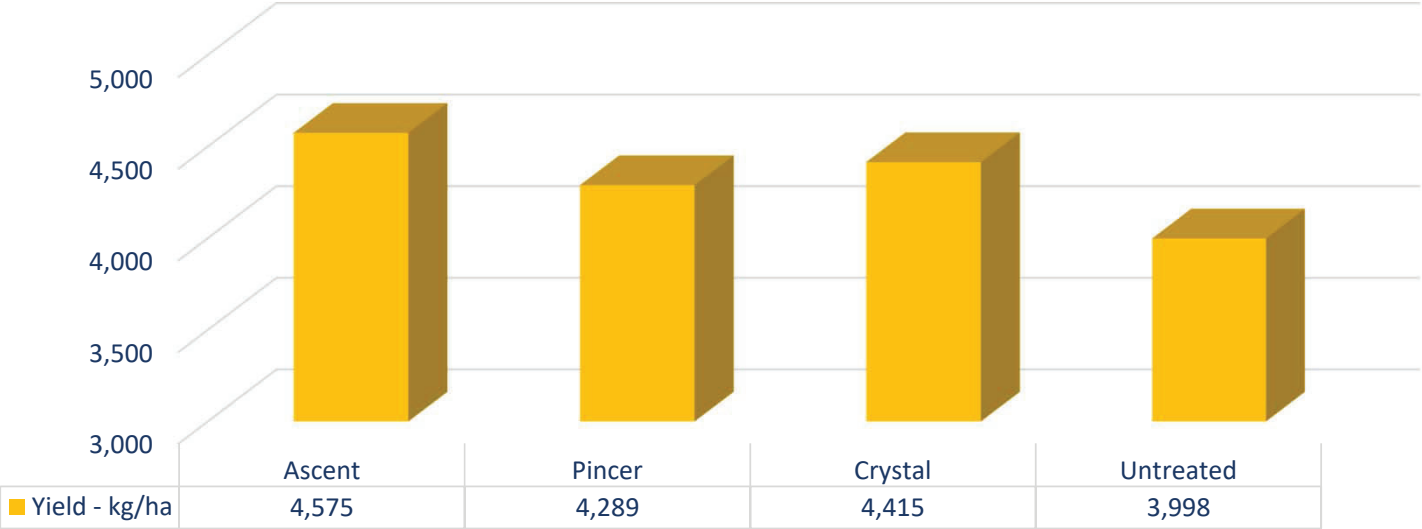

Benefits of TransCel® Technology

Figure 1: Efficacy Results 2017-2018 – 10 Sites

Figure 2: Small Plot Crop Yield - 10 sites

Ascent Yield Benefits

Product	Cost of Treatment/ha*	Yield Improvement Value/ha**
Ascent®	£32	£80
Crystal®	£50	£57
Pincer®	£30	£40

* Distributor price

** Assuming wheat price of £137/tonne

Ascent® and Pincer® are registered trademarks of Agform
Crystal® is a registered trademark of BASF